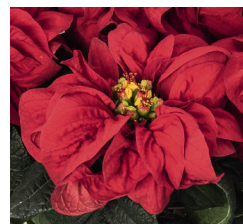

**Red**

**Ice Crystals**

*Rosy Red Bracts with  
Pale Pink centers spotted in Red*

**Pink**

**White**

**Christmas Beauty Queen**

**Jingle Bells**

*Red with Light Pink Flecks*

**Valentine**

*(2 per 6.5" pot)  
Curly Leaves with Red Bracts*

**Marble**

*White & Pink Bicolor*

*Need a copy of last year's order...  
contact us and we'll get it to you!*

Delivery charges apply;  
contact the office for a delivery quote.  
Delivery available for Fundraising Sales.