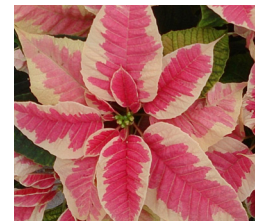

**Red**

**Ice Crystals**

*Rosy Red Bracts with  
Pale Pink centers spotted in Red*

**Pink**

**White**

**Christmas Beauty Queen**

**Jingle Bells**

*Red with Light Pink Flecks*

**Valentine**

*(2 per 6.5" pot)  
Curly Leaves with Red Bracts*

**Marble**

*White & Pink Bicolor*

*Need a copy of last year's order...  
contact us and we'll get it to you!*

Delivery charges apply;  
contact the office for a delivery quote.  
Delivery available for Fundraising Sales.